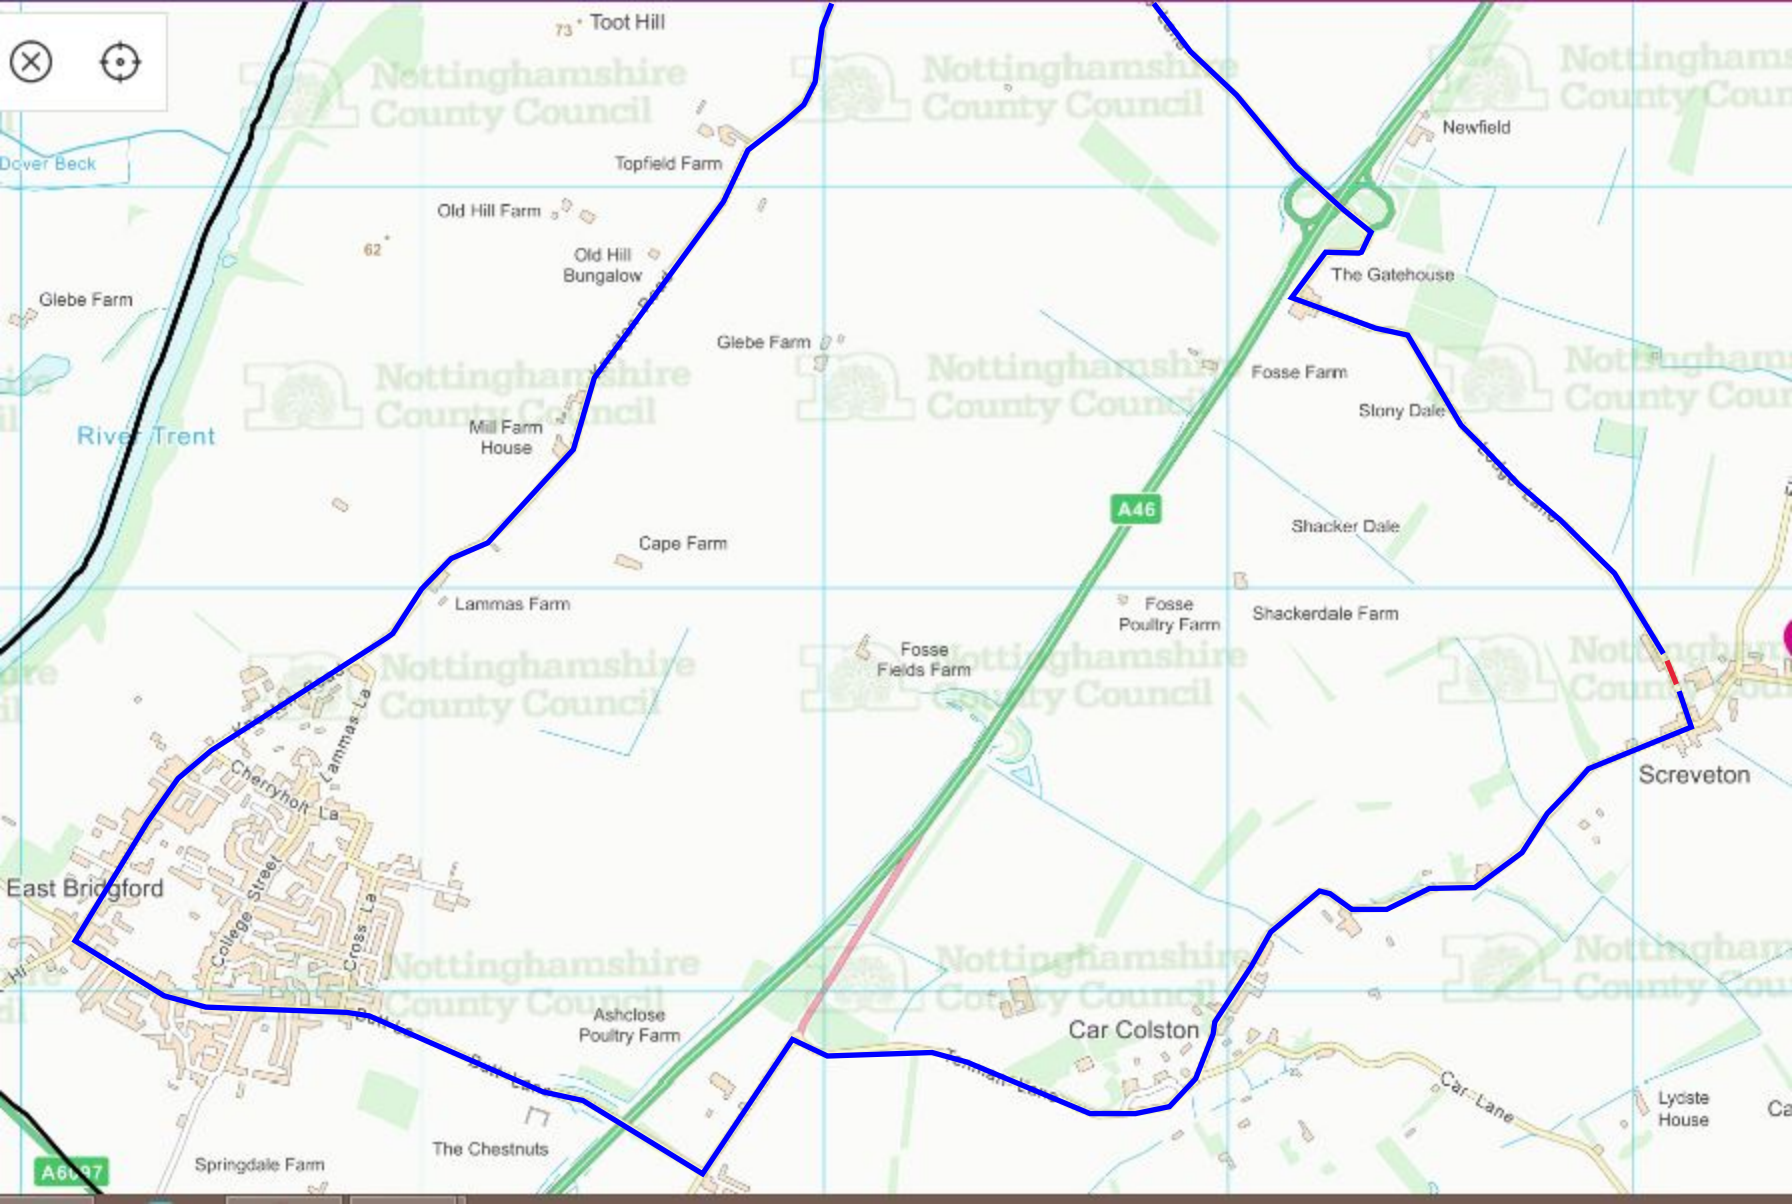

Roadworks Bulletin – Rushcliffe
Temporary Road Closure
Lodge Lane, Screveton

Road name & Location:	Lodge Lane, Screveton from a point 140m north of its junction with Main Street for a distance of 60m in a northerly direction
Times and Dates:	From 07:30 hours on Monday 11th January 2021 Until 16:30 hours on Friday 15th January 2021
Carried Out By:	MRC Civils
Nature of Restriction:	Temporary Prohibition of Driving Access will be maintained for residents
Nature of Works:	To install a new sewer
Alternative Route:	Fosse Way – Red Lodge Lane (Kneeton) – Bridgford Road – Kneeton Road (East Bridgford) – Main Street – Butt Lane – Fosse Way – Tenman Lane (Car Colston) – The Green – Screveton Road – Car Colston Road (Screveton) and vice versa
Enquiries:	Joe Ward - 07811 945574
Emergency contact:	Will Ryley - 07811 945574

73° Toot Hill

Nottinghamshire
County Council

Nottinghamshire
County Council

Nottinghamshire
County Council

Dover Beck

Topfield Farm

Newfield

Old Hill Farm

Cape Farm

Shacker Dale

Lammas Farm

A46

Fosse Poultry Farm

Shackerdale Farm

Fosse Fields Farm

Screveton

East Bridgford

Cherryton La

Lammas La

College Street

Cross La

Ashclose Poultry Farm

Car Colston

A6097